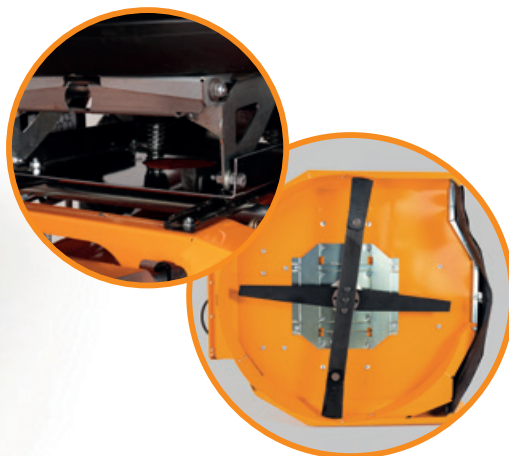

AS 915 Sherpa 2WD

90 cm	max. 130 cm	50 – 105 mm 5x	Loncin LC2P77F 4-stroke engine, 2-cylinder, 708 ccm	15,6 kW (21,2 hp) 3.400 min ¹	16,0 kW (21,7 hp) 3.600 min ¹	2 WD 	→ 0 – 10,5 km/h ← 0 – 8,2 km/h	9.450 m ² /h max.	274 kg